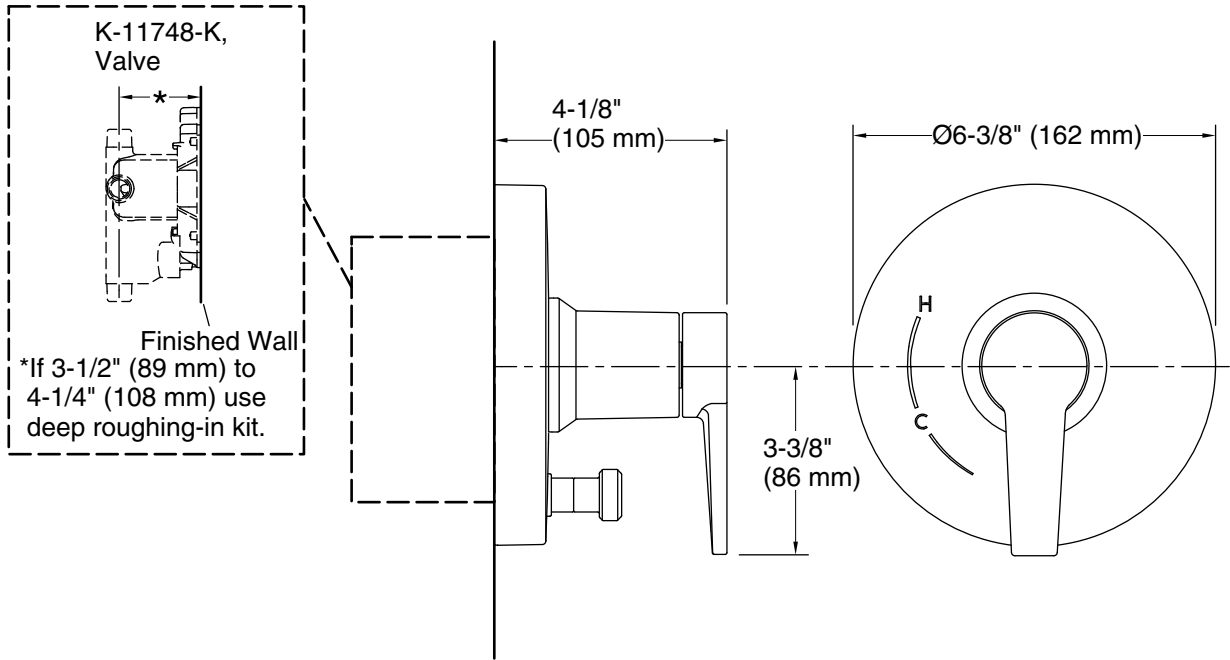

Color	Code	Description
	CP	Polished Chrome
	BN	Vibrant® Brushed Nickel
	BL	Matte Black
	2MB	Vibrant® Brushed Moderne Brass

Technical Information

All product dimensions are nominal.

Drain included: No

Handshower: